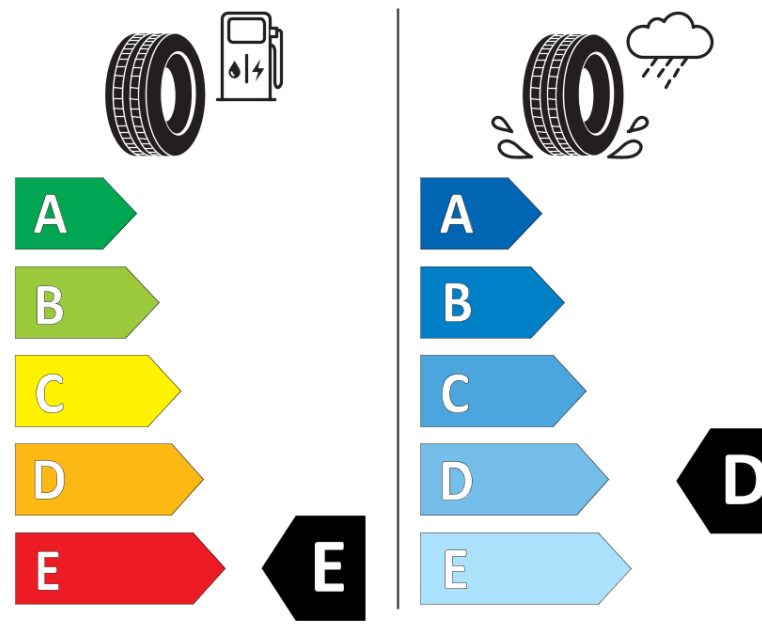

Product Information Sheet

Delegated Regulation (EU) 2020/740

Supplier name or trademark	TIGAR
Commercial name or trade designation	WINTER 1
Tyre type identifier	124030
Tyre size designation	165/65R14
Load-capacity index	79
Speed category symbol	T
Fuel efficiency class	E
Wet grip class	D
External rolling noise class	B
External rolling noise value	68 dB
Severe snow tyre	Yes
Ice tyre	No
Date of start of production	13/14
Date of end of production	
Load version	SL
Additional information	165/65 R14 79T TL WINTER 1 TG

ENERG

TIGAR

124030

165/65R14 79 T

C1

2020/740