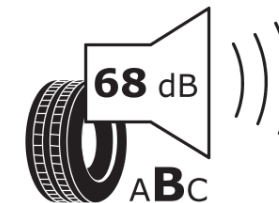

ENERGY

MICHELIN

125471

175/65R15 84 H

C1