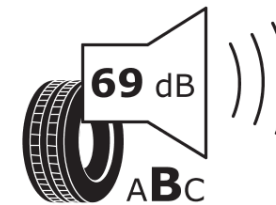

ENERG

MICHELIN

126306

225/45R17 91 W

C1