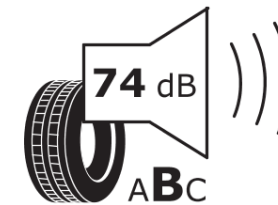

Product Information Sheet

Delegated Regulation (EU) 2020/740

Supplier name or trademark	MICHELIN
Commercial name or trade designation	PILOT ALPIN 5 MO1
Tyre type identifier	126403
Tyre size designation	295/30R21
Load-capacity index	102
Speed category symbol	W
Fuel efficiency class	C
Wet grip class	C
External rolling noise class	B
External rolling noise value	74 dB
Severe snow tyre	Yes
Ice tyre	No
Date of start of production	35/21
Date of end of production	
Load version	XL
Additional information	295/30 R21 102W XL TL PILOT ALPIN 5 MO1 MI

ENERG

MICHELIN

126403

295/30R21 102 W XL

C1

2020/740