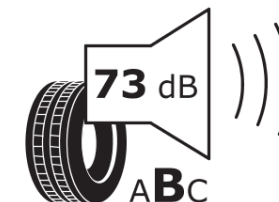

ENERG

MICHELIN

130568

305/30ZR20 (103Y) XL

C1