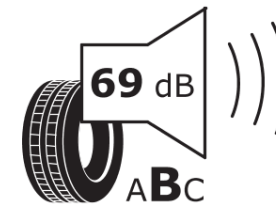

ENERG

MICHELIN

131406

185/55R16 83 V

C1