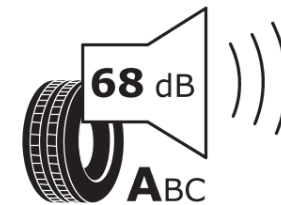

Product Information Sheet

Delegated Regulation (EU) 2020/740

Supplier name or trademark	MICHELIN
Commercial name or trade designation	PRIMACY 4 E
Tyre type identifier	131509
Tyre size designation	205/55R16
Load-capacity index	91
Speed category symbol	H
Fuel efficiency class	A
Wet grip class	B
External rolling noise class	A
External rolling noise value	68 dB
Severe snow tyre	No
Ice tyre	No
Date of start of production	29/16
Date of end of production	
Load version	SL
Additional information	205/55 R16 91H TL PRIMACY 4 E MI

ENERG

MICHELIN

131509

205/55R16 91 H

C1

2020/740