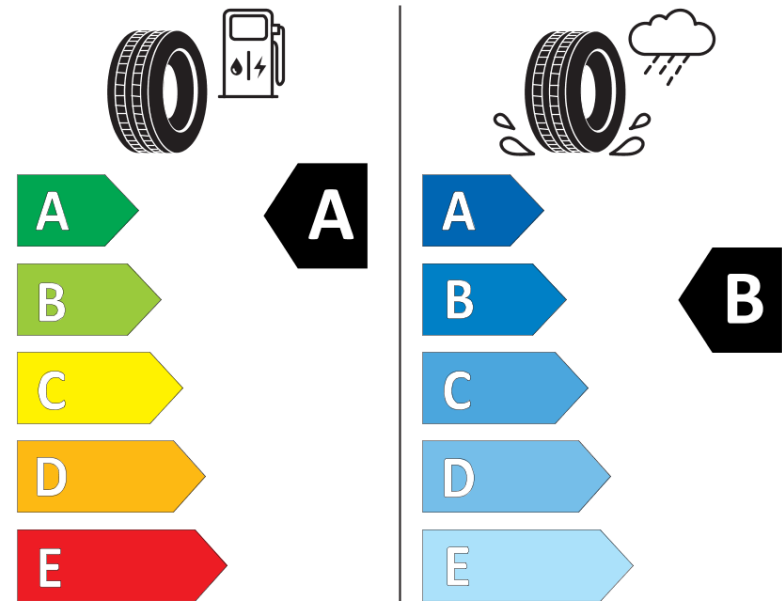

Product Information Sheet

Delegated Regulation (EU) 2020/740

Supplier name or trademark	MICHELIN
Commercial name or trade designation	PRIMACY 4 E
Tyre type identifier	131509
Tyre size designation	205/55R16
Load-capacity index	91
Speed category symbol	H
Fuel efficiency class	A
Wet grip class	B
External rolling noise class	A
External rolling noise value	68 dB
Severe snow tyre	No
Ice tyre	No
Date of start of production	29/16
Date of end of production	
Load version	SL
Additional information	205/55 R16 91H TL PRIMACY 4 E MI

ENERG

MICHELIN

131509

205/55R16 91 H

C1