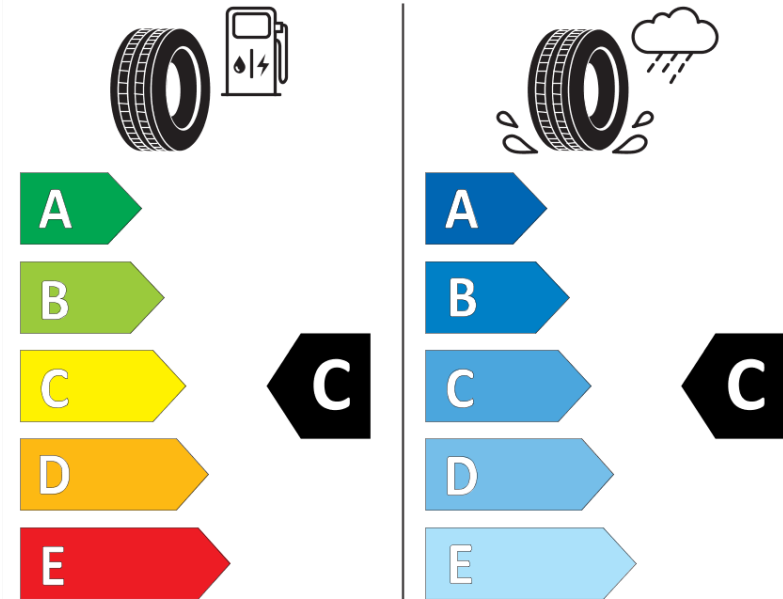

Product Information Sheet

Delegated Regulation (EU) 2020/740

Supplier name or trademark	MICHELIN
Commercial name or trade designation	PILOT ALPIN 5
Tyre type identifier	131688
Tyre size designation	HL255/45R20
Load-capacity index	108
Speed category symbol	H
Fuel efficiency class	C
Wet grip class	C
External rolling noise class	B
External rolling noise value	71 dB
Severe snow tyre	Yes
Ice tyre	No
Date of start of production	09/26
Date of end of production	
Load version	XL
Additional information	HL255/45 R20 108H XL TL PILOT ALPIN 5 * MI

ENERG

H

131688

H255/45R20 108 H

C1