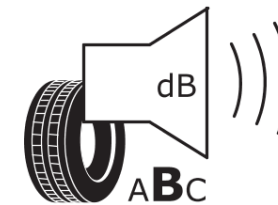

ENERG

H

131688

H255/45R20 108 H

C1