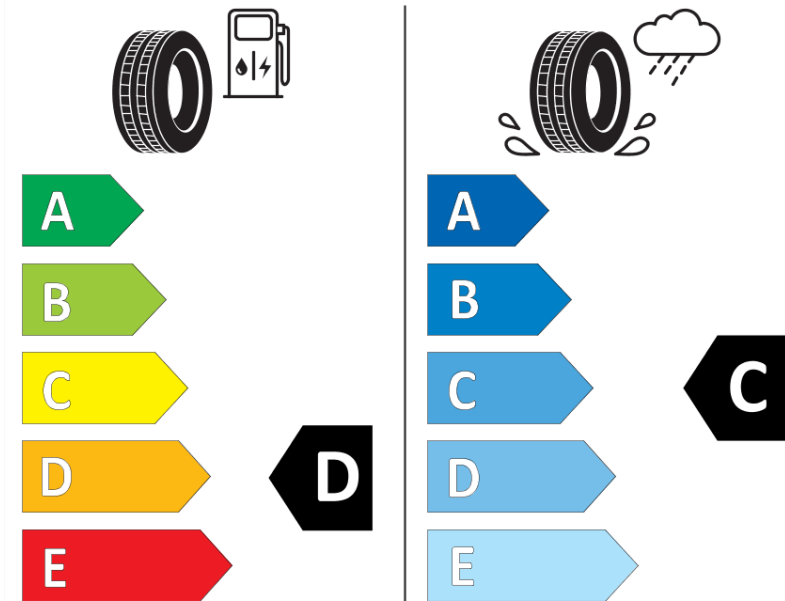

Product Information Sheet

Delegated Regulation (EU) 2020/740

Supplier name or trademark	TAURUS
Commercial name or trade designation	TOURING
Tyre type identifier	139528
Tyre size designation	195/70R14
Load-capacity index	91
Speed category symbol	H
Fuel efficiency class	D
Wet grip class	C
External rolling noise class	A
External rolling noise value	68 dB
Severe snow tyre	No
Ice tyre	No
Date of start of production	38/16
Date of end of production	
Load version	SL
Additional information	195/70 R14 91H TL TOURING TA

ENERG

TAURUS

139528

195/70R14 91 H

C1

2020/740