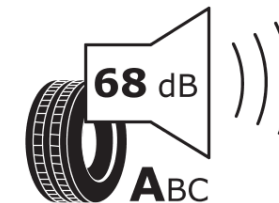

## Product Information Sheet

Delegated Regulation (EU) 2020/740

Supplier name or trademark	<b>MICHELIN</b>
Commercial name or trade designation	<b>PRIMACY 4 *</b>
Tyre type identifier	<b>139553</b>
Tyre size designation	<b>225/50R18</b>
Load-capacity index	<b>99</b>
Speed category symbol	<b>W</b>
Fuel efficiency class	<b>A</b>
Wet grip class	<b>B</b>
External rolling noise class	<b>A</b>
External rolling noise value	<b>68 dB</b>
Severe snow tyre	<b>No</b>
Ice tyre	<b>No</b>
Date of start of production	<b>05/17</b>
Date of end of production	
Load version	<b>XL</b>
Additional information	<b>225/50 R18 99W XL TL PRIMACY 4 * MI</b>

# ENERG

**MICHELIN**

139553

225/50R18 99 W

C1

2020/740