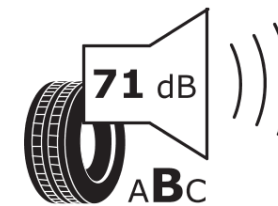

ENERG

MICHELIN

139581

255/55R20 110 V

C1