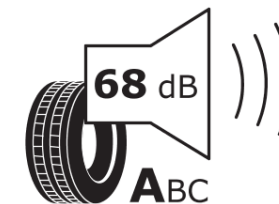

ENERGY

MICHELIN

140181

215/60R17 96 V

C1