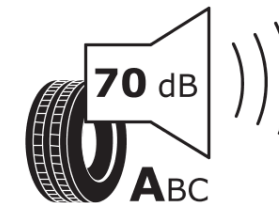

ENERGY

MICHELIN

140606

255/50R20 109 V XL

C1