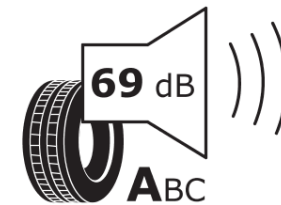

## Product Information Sheet

Delegated Regulation (EU) 2020/740

Supplier name or trademark	<b>MICHELIN</b>
Commercial name or trade designation	<b>PRIMACY 3 S1</b>
Tyre type identifier	<b>140680</b>
Tyre size designation	<b>205/55R19</b>
Load-capacity index	<b>97</b>
Speed category symbol	<b>V</b>
Fuel efficiency class	<b>A</b>
Wet grip class	<b>A</b>
External rolling noise class	<b>A</b>
External rolling noise value	<b>69 dB</b>
Severe snow tyre	<b>No</b>
Ice tyre	<b>No</b>
Date of start of production	<b>45/16</b>
Date of end of production	
Load version	<b>XL</b>
Additional information	<b>205/55 R19 97V XL TL PRIMACY 3 S1 GRNX MI</b>

# ENERG

**MICHELIN**

140680

205/55R19 97 V

C1

2020/740