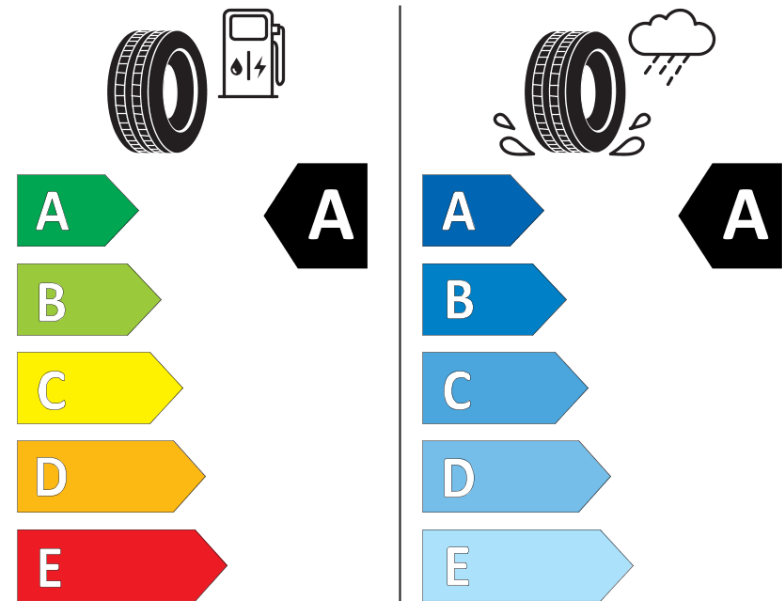

## Product Information Sheet

Delegated Regulation (EU) 2020/740

Supplier name or trademark	<b>MICHELIN</b>
Commercial name or trade designation	<b>PRIMACY 3 S1</b>
Tyre type identifier	<b>140680</b>
Tyre size designation	<b>205/55R19</b>
Load-capacity index	<b>97</b>
Speed category symbol	<b>V</b>
Fuel efficiency class	<b>A</b>
Wet grip class	<b>A</b>
External rolling noise class	<b>A</b>
External rolling noise value	<b>69 dB</b>
Severe snow tyre	<b>No</b>
Ice tyre	<b>No</b>
Date of start of production	<b>45/16</b>
Date of end of production	
Load version	<b>XL</b>
Additional information	<b>205/55 R19 97V XL TL PRIMACY 3 S1 GRNX MI</b>

# ENERG

**MICHELIN**

140680

205/55R19 97 V

C1

2020/740