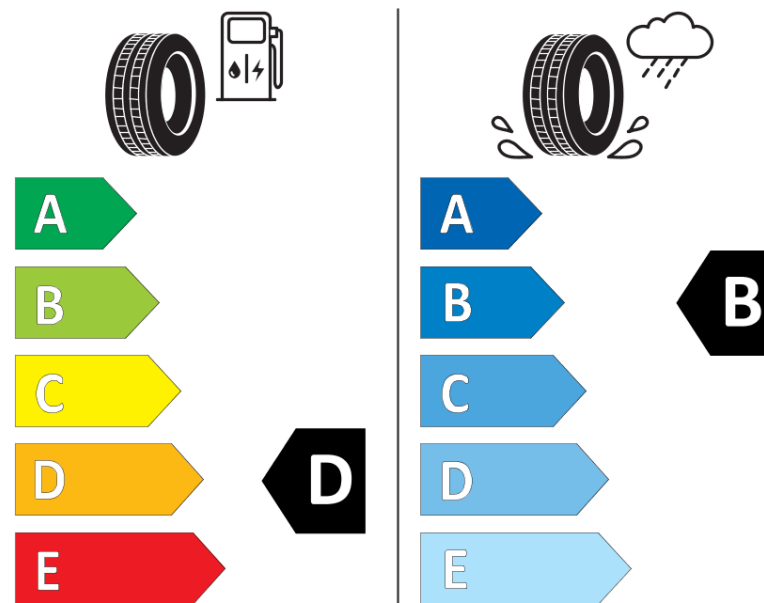

Product Information Sheet

Delegated Regulation (EU) 2020/740

Supplier name or trademark	KLEBER
Commercial name or trade designation	TRANSALP 2
Tyre type identifier	141783
Tyre size designation	195/65R16C
Load-capacity index	104
Load-capacity index (Load index for Dual mounting)	102
Speed category symbol	R
Fuel efficiency class	D
Wet grip class	B
External rolling noise class	B
External rolling noise value	71 dB
Severe snow tyre	Yes
Date of start of production	08/06
Date of end of production	
Additional information	195/65 R 16C 104/102R TL TRANSALP 2 KL

Load-capacity index (Single Load index for additional service description)

Load-capacity index (Dual Load index for additional service description)

Speed category symbol (for Additional Service Description)

KLEBER

141783

195/65R16C 104/102 R

C2

2020/740