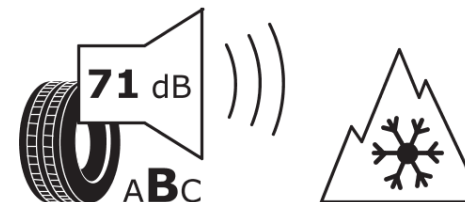

KLEBER

141783

195/65R16C 104/102 R

C2