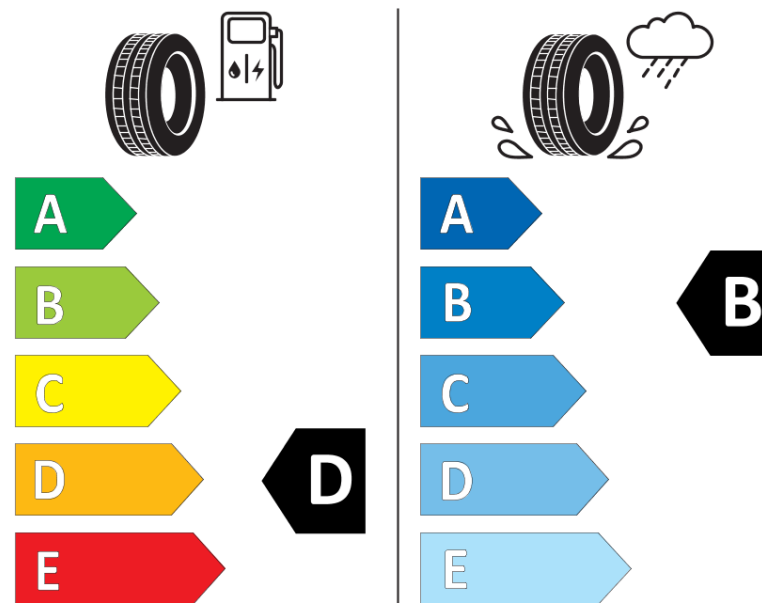

## Product Information Sheet

Delegated Regulation (EU) 2020/740

Supplier name or trademark	<b>BFGOODRICH</b>
Commercial name or trade designation	<b>ROUTE CONTROL S VG</b>
Tyre type identifier	<b>141889</b>
Tyre size designation	<b>225/75R17.5</b>
Load-capacity index	<b>129</b>
Load-capacity index (Load index for Dual mounting)	<b>127</b>
Speed category symbol	<b>M</b>
Fuel efficiency class	<b>D</b>
Wet grip class	<b>B</b>
External rolling noise class	<b>A</b>
External rolling noise value	<b>68 dB</b>
Severe snow tyre	<b>Yes</b>
Date of start of production	<b>17/16</b>
Date of end of production	
Additional information	<b>225/75R17.5 ROUTE CONTROL S TL 129/127M VG GO</b>
Load-capacity index (Single Load index for additional service description)	
Load-capacity index (Dual Load index for additional service description)	

# ENERG

**BFGOODRICH**

141889

225/75R17.5 129/127 M

C3

2020/740