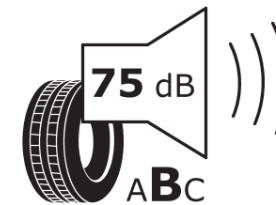

ENERG

MICHELIN

142912

325/30ZR21 (108Y) XL

C1