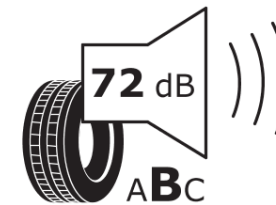

ENERG

MICHELIN

144807

265/60R18 110 H

C1