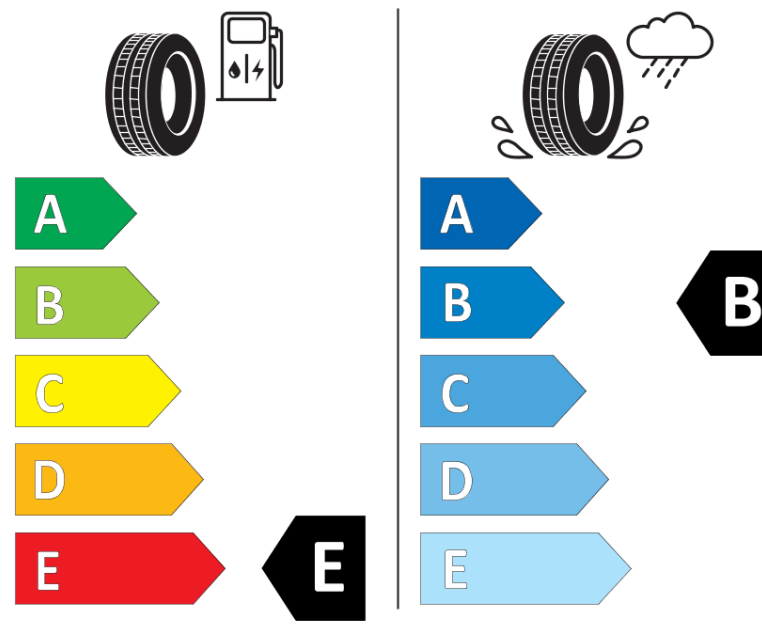

Product Information Sheet

Delegated Regulation (EU) 2020/740

Supplier name or trademark	BFGOODRICH
Commercial name or trade designation	ALL-TERRAIN T/A KO2
Tyre type identifier	146092
Tyre size designation	LT275/65R17
Load-capacity index	121
Load-capacity index (Load index for Dual mounting)	118
Speed category symbol	S
Fuel efficiency class	E
Wet grip class	B
External rolling noise class	B
External rolling noise value	74 dB
Severe snow tyre	Yes
Date of start of production	42/11
Date of end of production	
Additional information	LT275/65R17 121/118S TL ALL-TERRAIN T/A KO2 LRE RWL GO

Load-capacity index (Single Load index for additional service description)

Load-capacity index (Dual Load index for additional service description)

Speed category symbol (for Additional Service Description)

ENERG

BFGOODRICH

146092

LT275/65R17 121/118 S

C2

2020/740