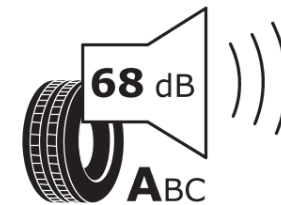

Product Information Sheet

Delegated Regulation (EU) 2020/740

Supplier name or trademark	MICHELIN
Commercial name or trade designation	PRIMACY 4
Tyre type identifier	146197
Tyre size designation	245/45R18
Load-capacity index	96
Speed category symbol	W
Fuel efficiency class	B
Wet grip class	A
External rolling noise class	A
External rolling noise value	68 dB
Severe snow tyre	No
Ice tyre	No
Date of start of production	41/16
Date of end of production	
Load version	SL
Additional information	245/45 R18 96W TL PRIMACY 4 MI

ENERG

MICHELIN

146197

245/45R18 96 W

C1

2020/740