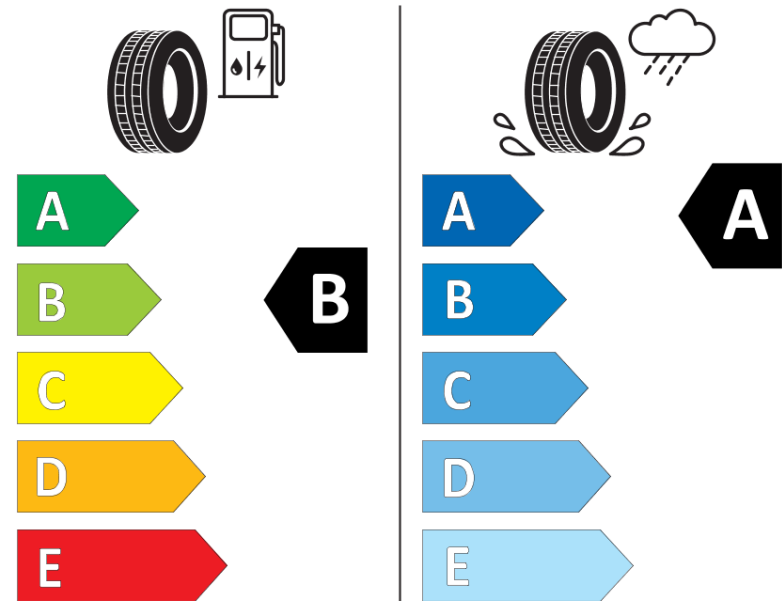

Product Information Sheet

Delegated Regulation (EU) 2020/740

Supplier name or trademark	MICHELIN
Commercial name or trade designation	PRIMACY 4
Tyre type identifier	146197
Tyre size designation	245/45R18
Load-capacity index	96
Speed category symbol	W
Fuel efficiency class	B
Wet grip class	A
External rolling noise class	A
External rolling noise value	68 dB
Severe snow tyre	No
Ice tyre	No
Date of start of production	41/16
Date of end of production	
Load version	SL
Additional information	245/45 R18 96W TL PRIMACY 4 MI

ENERG

MICHELIN

146197

245/45R18 96 W

C1