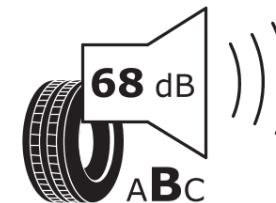

ENERG

MICHELIN

146216

185/65R15 88 T

C1