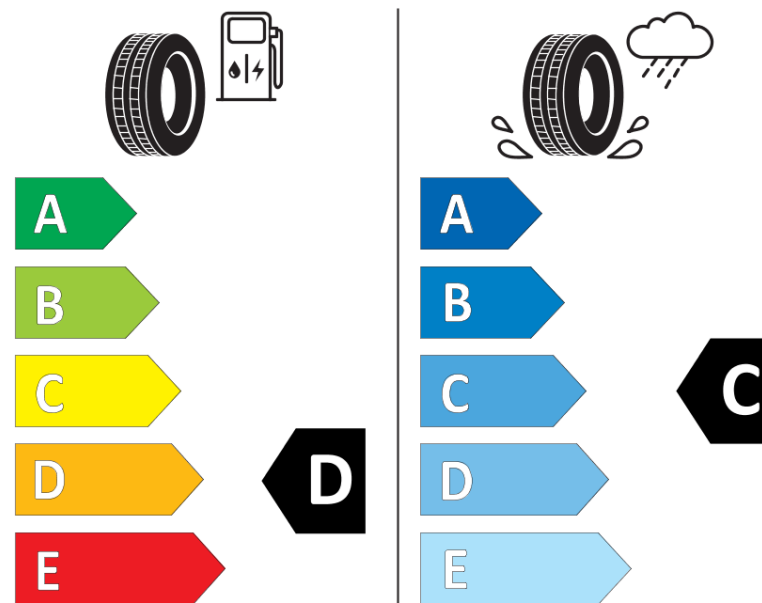

Product Information Sheet

Delegated Regulation (EU) 2020/740

Supplier name or trademark	BFGOODRICH
Commercial name or trade designation	ROUTE CONTROL D VM
Tyre type identifier	146722
Tyre size designation	295/80R22.5
Load-capacity index	152
Load-capacity index (Load index for Dual mounting)	148
Speed category symbol	M
Fuel efficiency class	D
Wet grip class	C
External rolling noise class	A
External rolling noise value	73 dB
Severe snow tyre	Yes
Date of start of production	05/16
Date of end of production	
Additional information	295/80R22.5 ROUTE CONTROL D TL 152/148M VM GO
Load-capacity index (Single Load index for additional service description)	
Load-capacity index (Dual Load index for additional service description)	

Speed category symbol (for Additional Service Description)

BFGOODRICH

146722

295/80R22.5 152/148 M

C3

2020/740