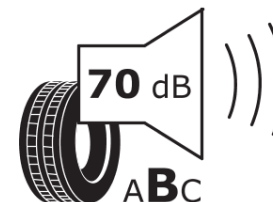

ENERG

TIGAR

147051

185/60R15 88 T

C1