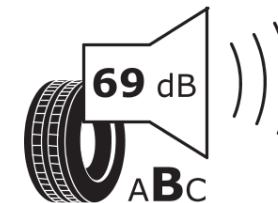

ENERG

RIKEN

147525

185/60R14 86 H

C1