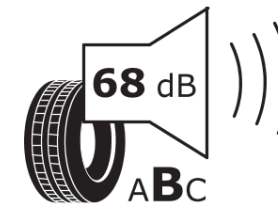

Product Information Sheet

Delegated Regulation (EU) 2020/740

Supplier name or trademark	TAURUS
Commercial name or trade designation	601
Tyre type identifier	149124
Tyre size designation	175/65R14
Load-capacity index	82
Speed category symbol	T
Fuel efficiency class	E
Wet grip class	D
External rolling noise class	B
External rolling noise value	68 dB
Severe snow tyre	Yes
Ice tyre	No
Date of start of production	42/13
Date of end of production	
Load version	SL
Additional information	175/65 R14 82T TL 601 TA

ENERG

TAURUS

149124

175/65R14 82 T

C1

2020/740