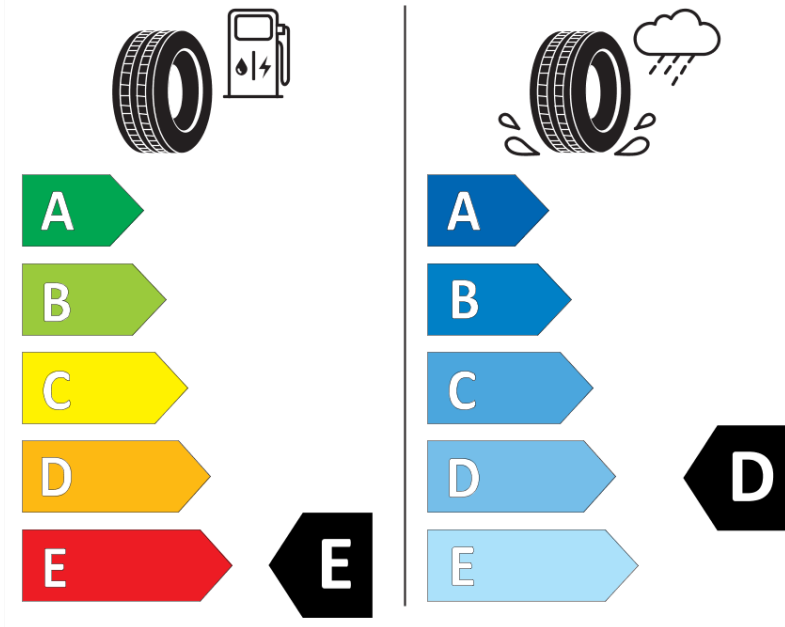

Product Information Sheet

Delegated Regulation (EU) 2020/740

Supplier name or trademark	TAURUS
Commercial name or trade designation	601
Tyre type identifier	149124
Tyre size designation	175/65R14
Load-capacity index	82
Speed category symbol	T
Fuel efficiency class	E
Wet grip class	D
External rolling noise class	B
External rolling noise value	68 dB
Severe snow tyre	Yes
Ice tyre	No
Date of start of production	42/13
Date of end of production	
Load version	SL
Additional information	175/65 R14 82T TL 601 TA

ENERG

TAURUS

149124

175/65R14 82 T

C1

2020/740