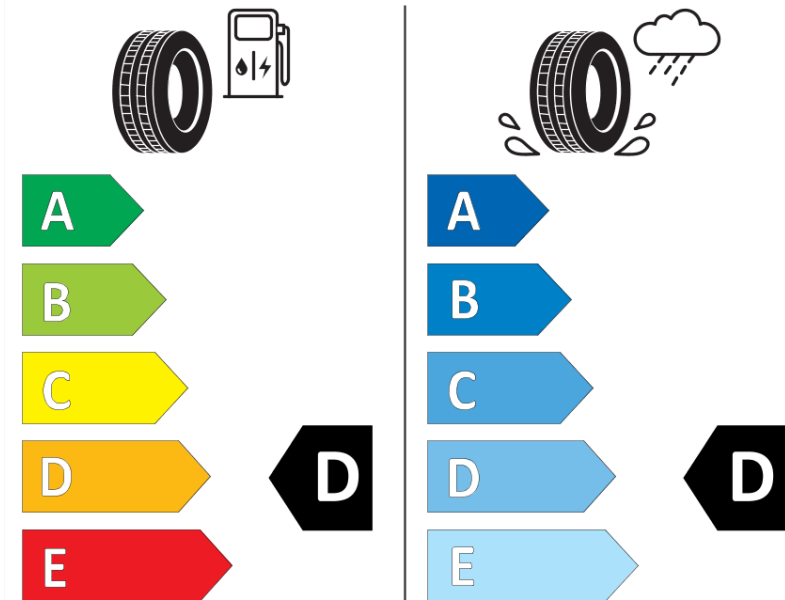

Product Information Sheet

Delegated Regulation (EU) 2020/740

Supplier name or trademark	TAURUS
Commercial name or trade designation	ROAD-TERRAIN
Tyre type identifier	149246
Tyre size designation	205/80R16
Load-capacity index	104
Speed category symbol	T
Fuel efficiency class	D
Wet grip class	D
External rolling noise class	B
External rolling noise value	72 dB
Severe snow tyre	No
Ice tyre	No
Date of start of production	35/18
Date of end of production	
Load version	XL
Additional information	205/80 R16 104T XL TL ROAD-TERRAIN TA

ENERG

TAURUS

149246

205/80R16 104 T

C1

2020/740