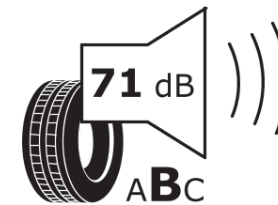

Product Information Sheet

Delegated Regulation (EU) 2020/740

Supplier name or trademark	MICHELIN
Commercial name or trade designation	ALPIN 7
Tyre type identifier	149302
Tyre size designation	215/60R17
Load-capacity index	96
Speed category symbol	H
Fuel efficiency class	C
Wet grip class	B
External rolling noise class	B
External rolling noise value	71 dB
Severe snow tyre	Yes
Ice tyre	No
Date of start of production	48/22
Date of end of production	
Load version	SL
Additional information	215/60R17 96H ALPIN 7 MI

ENERG

MICHELIN

149302

215/60R17 96 H

C1

2020/740