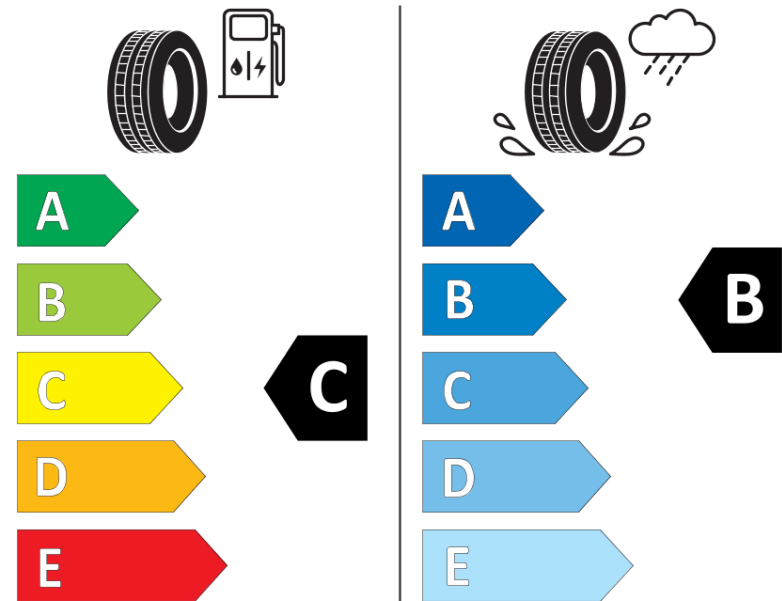

Product Information Sheet

Delegated Regulation (EU) 2020/740

Supplier name or trademark	MICHELIN
Commercial name or trade designation	ALPIN 7
Tyre type identifier	149302
Tyre size designation	215/60R17
Load-capacity index	96
Speed category symbol	H
Fuel efficiency class	C
Wet grip class	B
External rolling noise class	B
External rolling noise value	71 dB
Severe snow tyre	Yes
Ice tyre	No
Date of start of production	48/22
Date of end of production	
Load version	SL
Additional information	215/60R17 96H ALPIN 7 MI

ENERG

MICHELIN

149302

215/60R17 96 H

C1