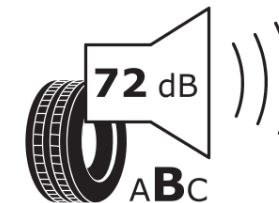

ENERG

MICHELIN

149318

245/45R20 103 V XL

C1