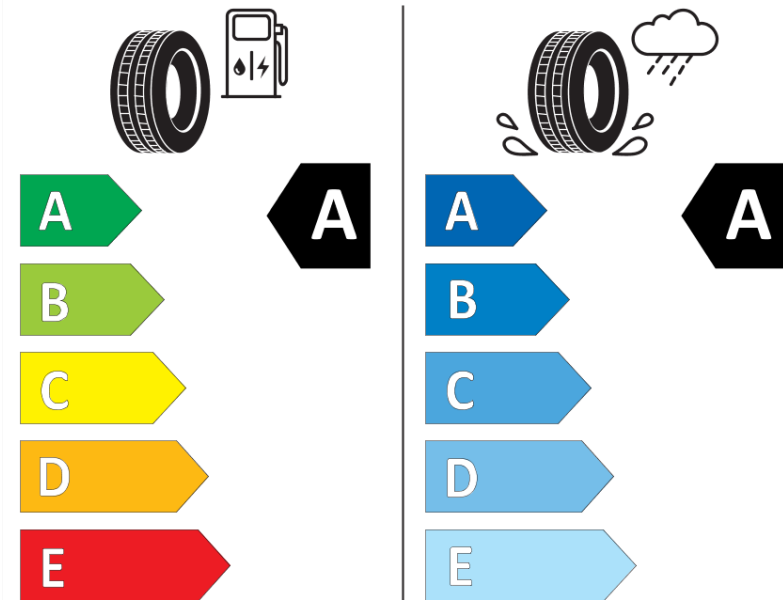

Product Information Sheet

Delegated Regulation (EU) 2020/740

Supplier name or trademark	MICHELIN
Commercial name or trade designation	ENERGY SAVER+ MO
Tyre type identifier	151096
Tyre size designation	205/65R16
Load-capacity index	95
Speed category symbol	V
Fuel efficiency class	A
Wet grip class	A
External rolling noise class	B
External rolling noise value	70 dB
Severe snow tyre	No
Ice tyre	No
Date of start of production	08/13
Date of end of production	
Load version	SL
Additional information	205/65 R16 95V TL ENERGY SAVER+ MO GRNX MI

ENERGY

MICHELIN

151096

205/65R16 95 V

C1