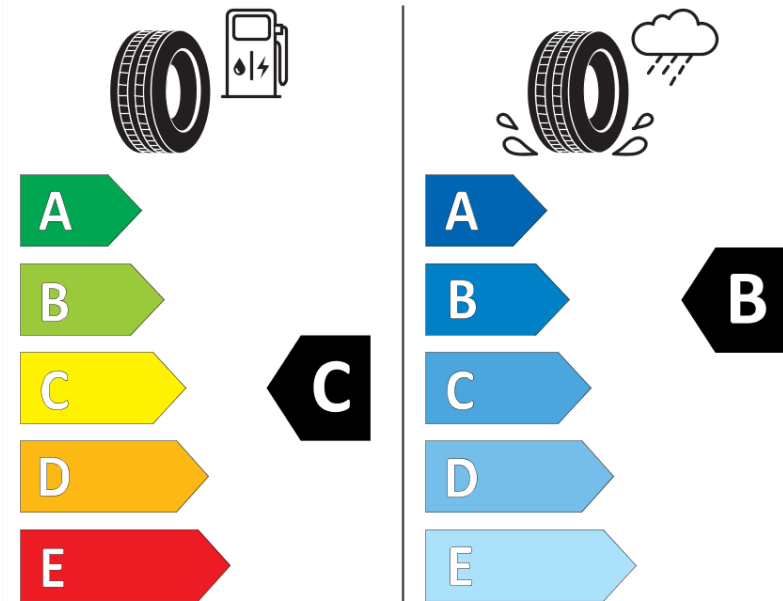

Product Information Sheet

Delegated Regulation (EU) 2020/740

Supplier name or trademark	MICHELIN
Commercial name or trade designation	ALPIN 6
Tyre type identifier	151177
Tyre size designation	225/60R16
Load-capacity index	102
Speed category symbol	V
Fuel efficiency class	C
Wet grip class	B
External rolling noise class	A
External rolling noise value	69 dB
Severe snow tyre	Yes
Ice tyre	No
Date of start of production	12/17
Date of end of production	
Load version	XL
Additional information	225/60 R16 102V XL TL ALPIN 6 MI

ENERG

MICHELIN

151177

225/60R16 102 V

C1