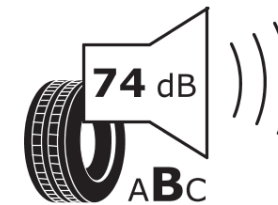

## Product Information Sheet

Delegated Regulation (EU) 2020/740

Supplier name or trademark	<b>MICHELIN</b>
Commercial name or trade designation	<b>PILOT ALPIN 5 SUV</b>
Tyre type identifier	<b>151183</b>
Tyre size designation	<b>295/45R20</b>
Load-capacity index	<b>114</b>
Speed category symbol	<b>V</b>
Fuel efficiency class	<b>C</b>
Wet grip class	<b>C</b>
External rolling noise class	<b>B</b>
External rolling noise value	<b>74 dB</b>
Severe snow tyre	<b>Yes</b>
Ice tyre	<b>No</b>
Date of start of production	<b>49/18</b>
Date of end of production	
Load version	<b>XL</b>
Additional information	<b>295/45 R20 114V XL TL PILOT ALPIN 5 SUV MI</b>

# ENERG

**MICHELIN**

151183

295/45R20 114 V

C1

2020/740