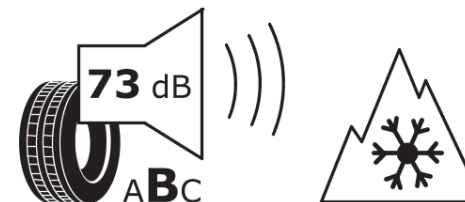

TIGAR

151298

235/65R16C 115/113 R

C2