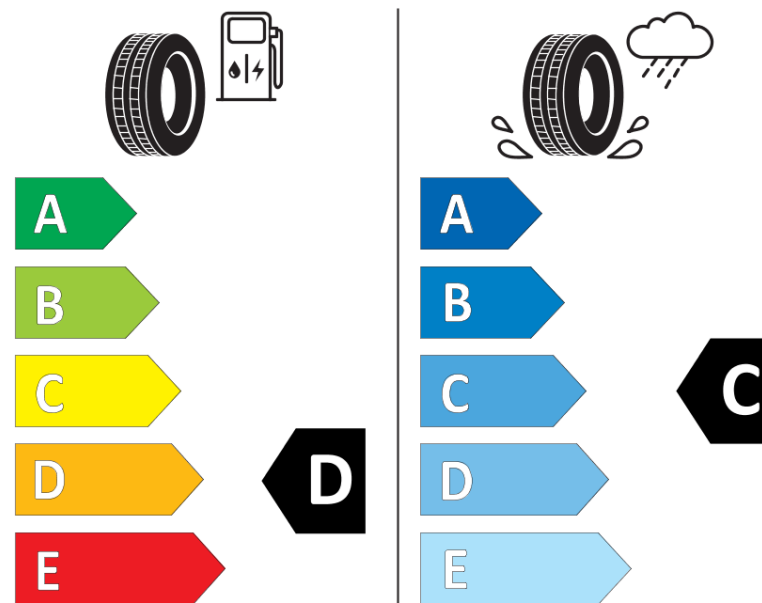

TIGAR

151298

235/65R16C 115/113 R

C2