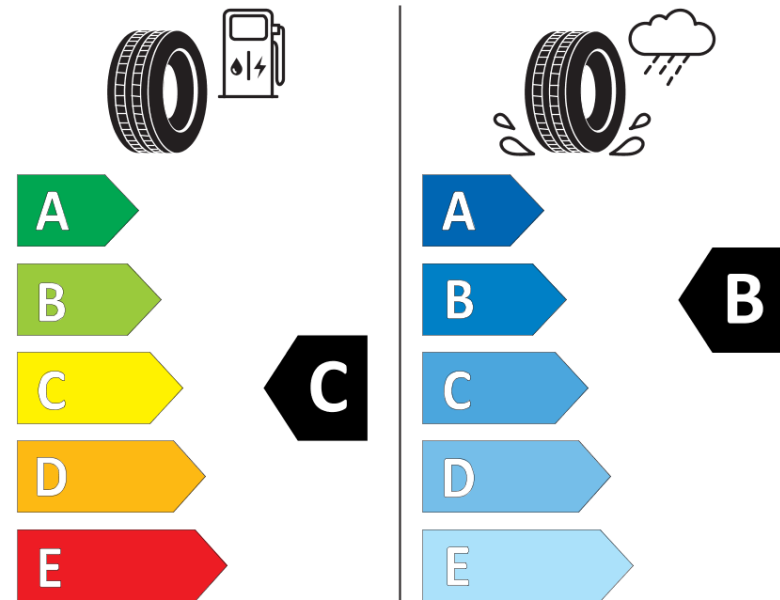

Product Information Sheet

Delegated Regulation (EU) 2020/740

Supplier name or trademark	MICHELIN
Commercial name or trade designation	ALPIN 6
Tyre type identifier	152122
Tyre size designation	215/55R17
Load-capacity index	94
Speed category symbol	H
Fuel efficiency class	C
Wet grip class	B
External rolling noise class	A
External rolling noise value	69 dB
Severe snow tyre	Yes
Ice tyre	No
Date of start of production	11/17
Date of end of production	
Load version	SL
Additional information	215/55 R17 94H TL ALPIN 6 MI

ENERG

MICHELIN

152122

215/55R17 94 H

C1