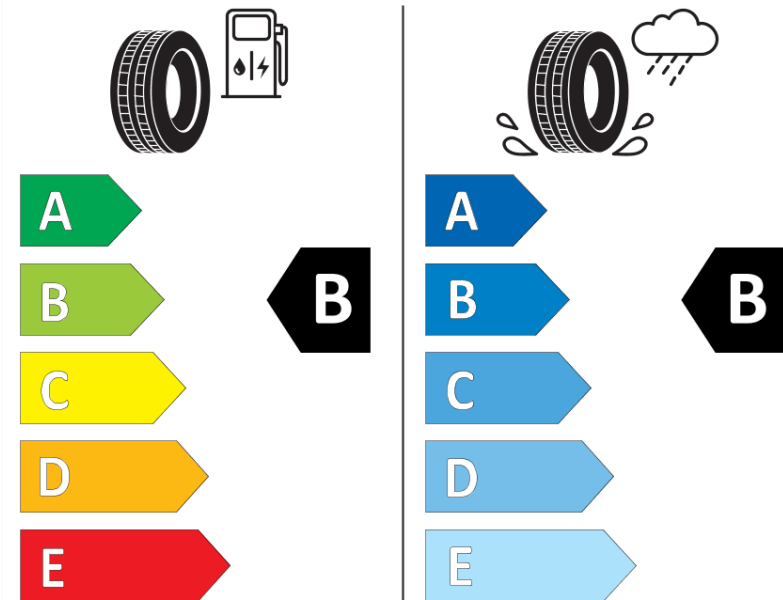

Product Information Sheet

Delegated Regulation (EU) 2020/740

Supplier name or trademark	MICHELIN
Commercial name or trade designation	CROSSCLIMATE SUV
Tyre type identifier	152274
Tyre size designation	235/60R18
Load-capacity index	107
Speed category symbol	W
Fuel efficiency class	B
Wet grip class	B
External rolling noise class	A
External rolling noise value	69 dB
Severe snow tyre	Yes
Ice tyre	No
Date of start of production	24/15
Date of end of production	
Load version	XL
Additional information	235/60 R18 107W XL TL CROSSCLIMATE SUV MI

ENERG

MICHELIN

152274

235/60R18 107 W

C1

2020/740