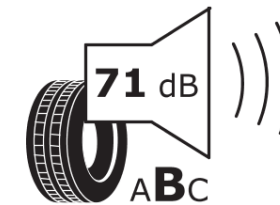

ENERG

MICHELIN

152917

225/50R17 98 V XL

C1