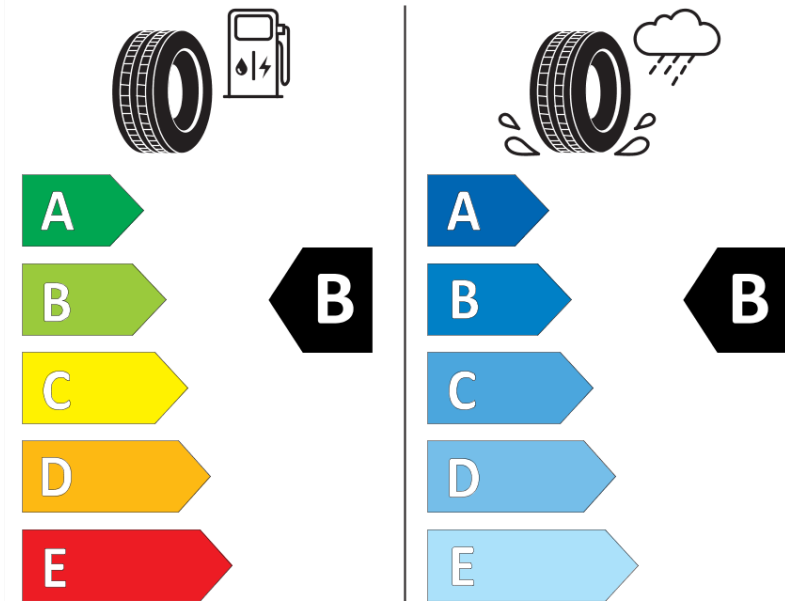

Product Information Sheet

Delegated Regulation (EU) 2020/740

Supplier name or trademark	MICHELIN
Commercial name or trade designation	CROSSCLIMATE 2
Tyre type identifier	152917
Tyre size designation	225/50R17
Load-capacity index	98
Speed category symbol	V
Fuel efficiency class	B
Wet grip class	B
External rolling noise class	B
External rolling noise value	71 dB
Severe snow tyre	Yes
Ice tyre	No
Date of start of production	42/19
Date of end of production	
Load version	XL
Additional information	225/50 R17 98V XL TL CROSSCLIMATE 2 MI

ENERG

MICHELIN

152917

225/50R17 98 V XL

C1

2020/740