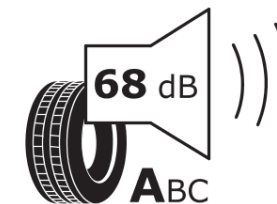

ENERG

MICHELIN

153080

205/60R16 92 V

C1