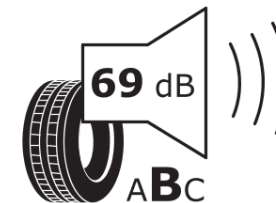

ENERG

MICHELIN

154270

235/40R18 91 W

C1