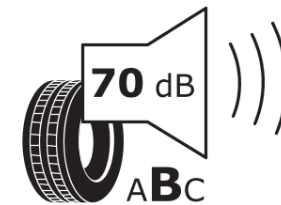

Product Information Sheet

Delegated Regulation (EU) 2020/740

Supplier name or trademark	MICHELIN
Commercial name or trade designation	PRIMACY 4+
Tyre type identifier	155543
Tyre size designation	215/40R17
Load-capacity index	87
Speed category symbol	W
Fuel efficiency class	C
Wet grip class	A
External rolling noise class	B
External rolling noise value	70 dB
Severe snow tyre	No
Ice tyre	No
Date of start of production	13/21
Date of end of production	
Load version	XL
Additional information	215/40 R17 87W XL TL PRIMACY 4+ MI

ENERG

MICHELIN

155543

215/40R17 87 W XL

C1

2020/740