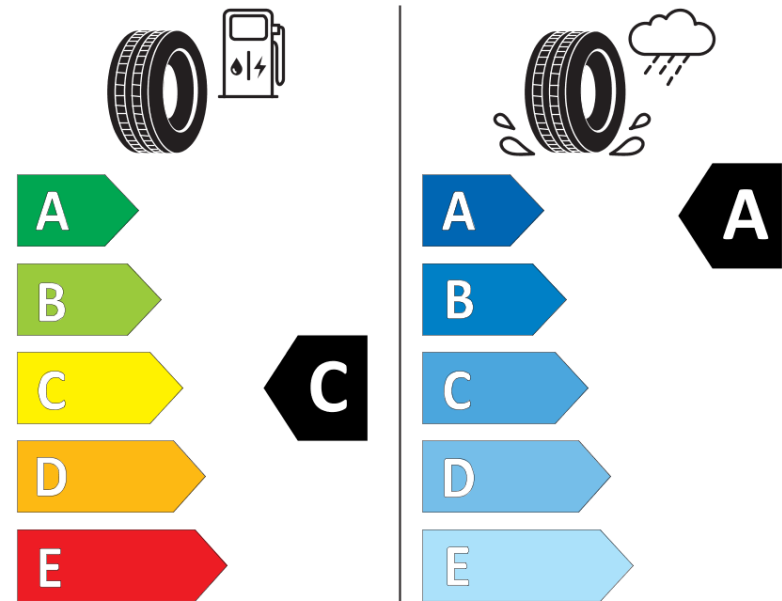

Product Information Sheet

Delegated Regulation (EU) 2020/740

Supplier name or trademark	MICHELIN
Commercial name or trade designation	PRIMACY 4+
Tyre type identifier	155543
Tyre size designation	215/40R17
Load-capacity index	87
Speed category symbol	W
Fuel efficiency class	C
Wet grip class	A
External rolling noise class	B
External rolling noise value	70 dB
Severe snow tyre	No
Ice tyre	No
Date of start of production	13/21
Date of end of production	
Load version	XL
Additional information	215/40 R17 87W XL TL PRIMACY 4+ MI

ENERG

MICHELIN

155543

215/40R17 87 W XL

C1