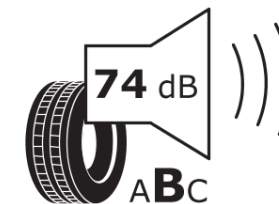

ENERG

MICHELIN

158495

285/30ZR20 (99Y) XL

C1