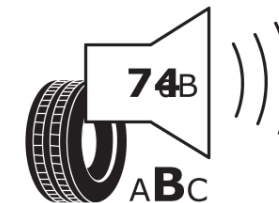

ENERG

MICHELIN

158637

285/30R20 (99Y) XL

C1