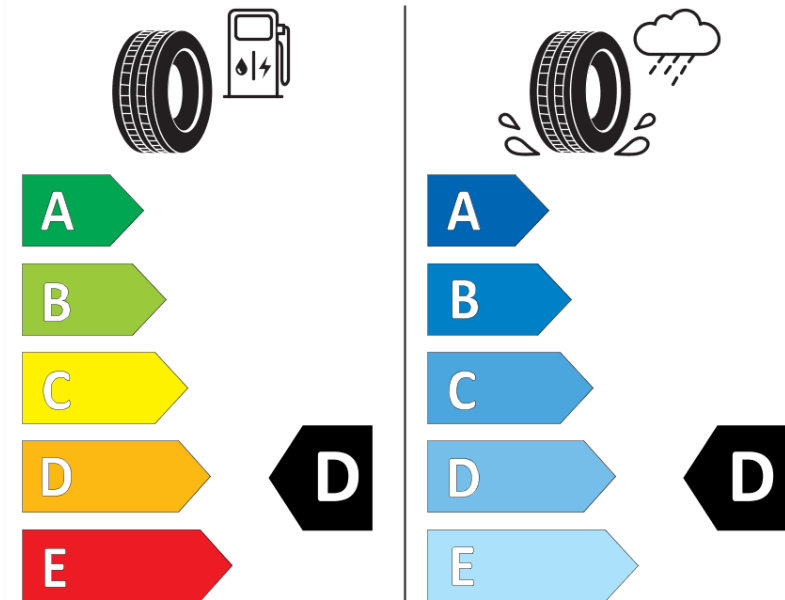

Product Information Sheet

Delegated Regulation (EU) 2020/740

Supplier name or trademark	MICHELIN
Commercial name or trade designation	PILOT SPORT CUP 2
Tyre type identifier	158637
Tyre size designation	285/30ZR20
Load-capacity index	99
Speed category symbol	(Y)
Fuel efficiency class	D
Wet grip class	D
External rolling noise class	B
External rolling noise value	74 dB
Severe snow tyre	No
Ice tyre	No
Date of start of production	43/23
Date of end of production	
Load version	XL
Additional information	285/30ZR20 (99Y) XL PILOT SPORT CUP 2 I * MI

ENERG

MICHELIN

158637

285/30R20 (99Y) XL

C1

2020/740