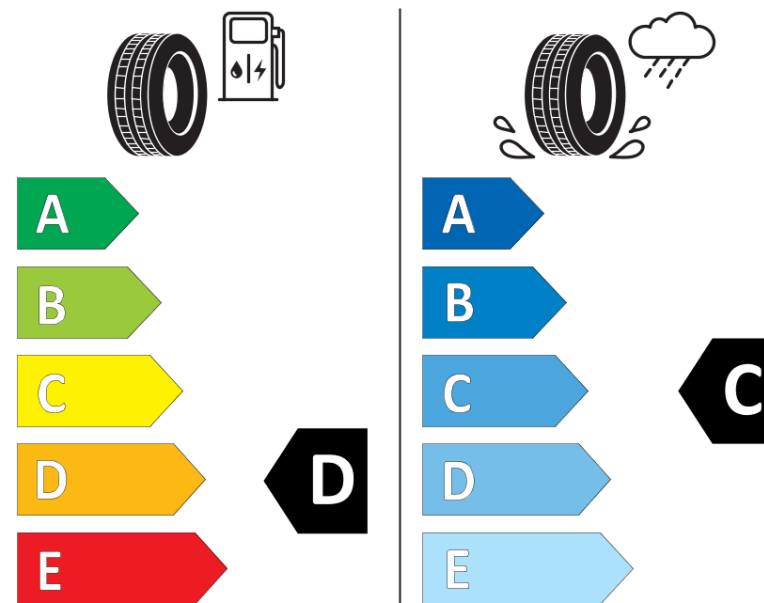

Product Information Sheet

Delegated Regulation (EU) 2020/740

Supplier name or trademark	KORMORAN
Commercial name or trade designation	VANPRO WINTER
Tyre type identifier	158806
Tyre size designation	235/65R16C
Load-capacity index	115
Load-capacity index (Load index for Dual mounting)	113
Speed category symbol	R
Fuel efficiency class	D
Wet grip class	C
External rolling noise class	B
External rolling noise value	73 dB
Severe snow tyre	Yes
Date of start of production	35/13
Date of end of production	
Additional information	235/65 R 16C 115/113R TL VANPRO WINTER KO
Load-capacity index (Single Load index for additional service description)	
Load-capacity index (Dual Load index for additional service description)	
Speed category symbol (for Additional Service Description)	

ENERG

KORMORAN

158806

235/65R16C 115/113 R

C2