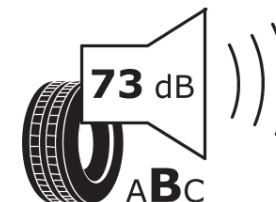

ENERG

KORMORAN

158806

235/65R16C 115/113 R

C2