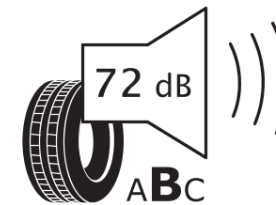

ENERGY

MICHELIN

158931

235/50R20 104 Y XL

C1