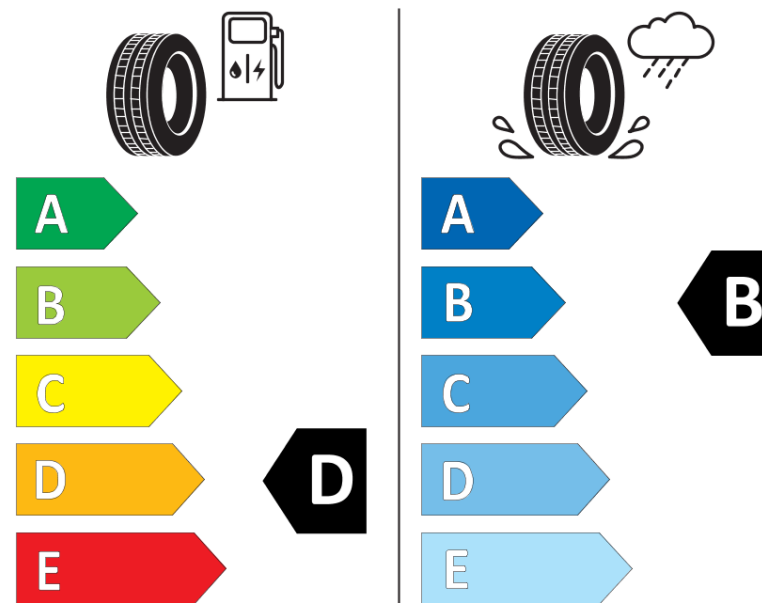

Product Information Sheet

Delegated Regulation (EU) 2020/740

Supplier name or trademark	ORIUM
Commercial name or trade designation	ONOFF GO D VM
Tyre type identifier	158937
Tyre size designation	315/80R22.5
Load-capacity index	156
Load-capacity index (Load index for Dual mounting)	150
Speed category symbol	K
Fuel efficiency class	D
Wet grip class	B
External rolling noise class	B
External rolling noise value	76 dB
Severe snow tyre	Yes
Date of start of production	04/19
Date of end of production	
Additional information	315/80R22.5 ONOFF GO D TL 156/150K VM OI
Load-capacity index (Single Load index for additional service description)	
Load-capacity index (Dual Load index for additional service description)	
Speed category symbol (for Additional Service Description)	

ENERG

ORIUM

158937

315/80R22.5 156/150 K

C3

2020/740