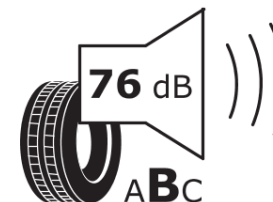

ENERG

ORIUM

158937

315/80R22.5 156/150 K

C3