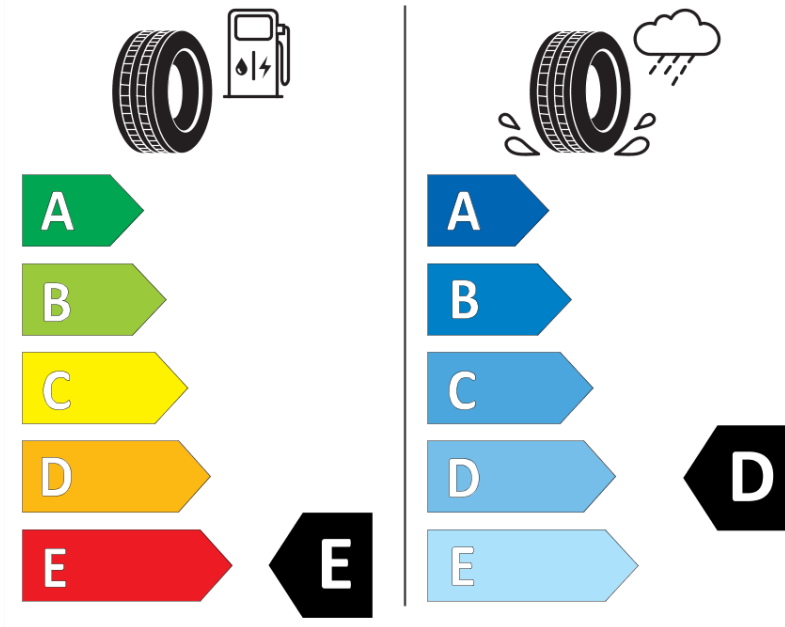

Product Information Sheet

Delegated Regulation (EU) 2020/740

Supplier name or trademark	RIKEN
Commercial name or trade designation	SNOWTIME
Tyre type identifier	162179
Tyre size designation	145/80R13
Load-capacity index	75
Speed category symbol	Q
Fuel efficiency class	E
Wet grip class	D
External rolling noise class	B
External rolling noise value	67 dB
Severe snow tyre	Yes
Ice tyre	No
Date of start of production	11/00
Date of end of production	
Load version	SL
Additional information	145/80 R 13 75Q M+S TL SNOWTIME

ENERG

RIKEN

162179

145/80R13 75 Q

C1