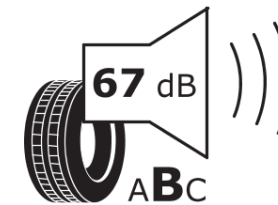

ENERG

RIKEN

162179

145/80R13 75 Q

C1