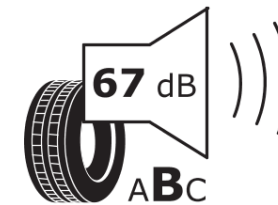

ENERG

RIKEN

162180

155/80R13 79 Q

C1