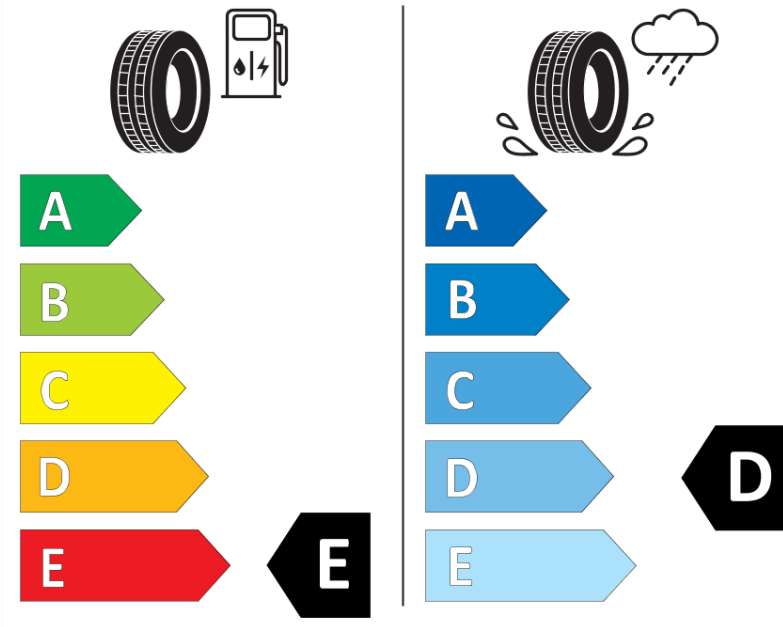

Product Information Sheet

Delegated Regulation (EU) 2020/740

Supplier name or trademark	RIKEN
Commercial name or trade designation	SNOWTIME
Tyre type identifier	162180
Tyre size designation	155/80R13
Load-capacity index	79
Speed category symbol	Q
Fuel efficiency class	E
Wet grip class	D
External rolling noise class	B
External rolling noise value	67 dB
Severe snow tyre	Yes
Ice tyre	No
Date of start of production	11/00
Date of end of production	
Load version	SL
Additional information	155/80 R 13 79Q M+S TL SNOWTIME

ENERG

RIKEN

162180

155/80R13 79 Q

C1