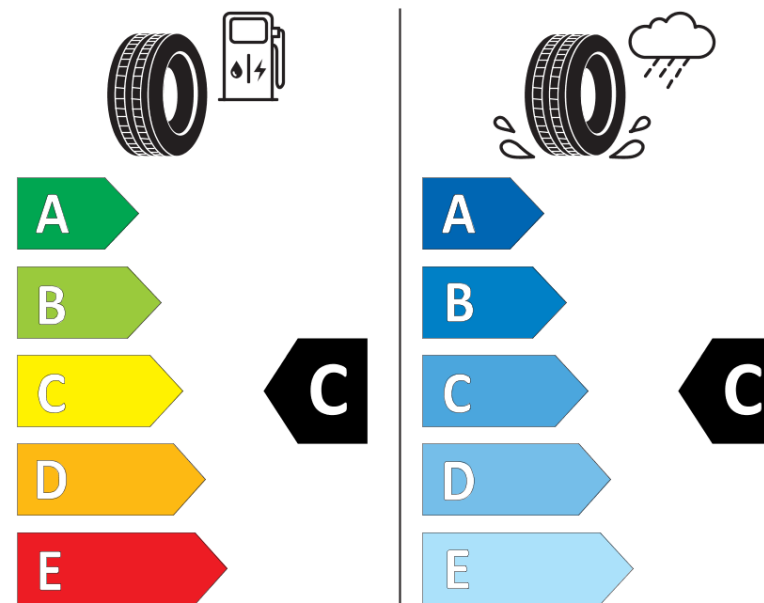

## Product Information Sheet

Delegated Regulation (EU) 2020/740

Supplier name or trademark	TAURUS
Commercial name or trade designation	701
Tyre type identifier	162420
Tyre size designation	235/55R17
Load-capacity index	103
Speed category symbol	V
Fuel efficiency class	C
Wet grip class	C
External rolling noise class	B
External rolling noise value	71 dB
Severe snow tyre	No
Ice tyre	No
Date of start of production	20/14
Date of end of production	
Load version	XL
Additional information	235/55 R17 103V EXTRA LOAD TL 701 TA

# ENERG

TAURUS

162420

235/55R17 103 V

C1

2020/740