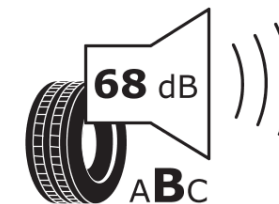

ENERG

STRIAL

162503

165/65R14 79 T

C1