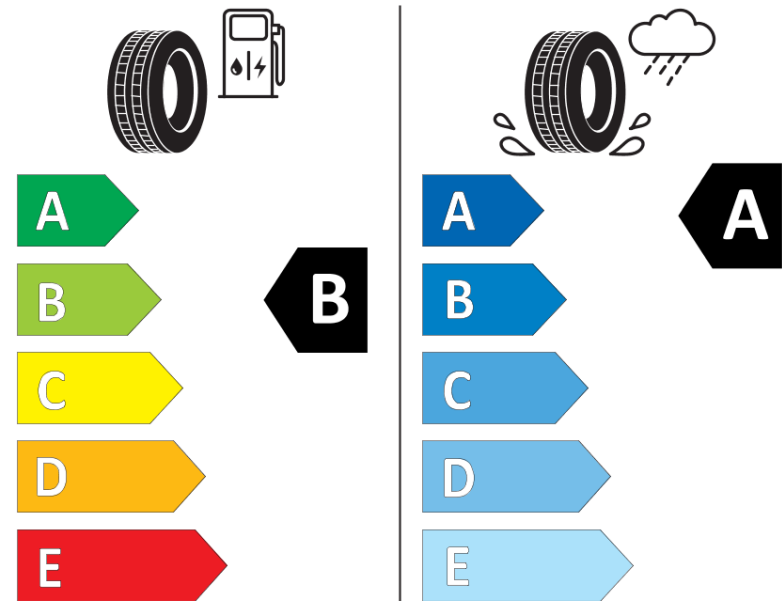

## Product Information Sheet

Delegated Regulation (EU) 2020/740

Supplier name or trademark	<b>MICHELIN</b>
Commercial name or trade designation	<b>PRIMACY 4+</b>
Tyre type identifier	<b>162647</b>
Tyre size designation	<b>215/65R16</b>
Load-capacity index	<b>102</b>
Speed category symbol	<b>V</b>
Fuel efficiency class	<b>B</b>
Wet grip class	<b>A</b>
External rolling noise class	<b>B</b>
External rolling noise value	<b>70 dB</b>
Severe snow tyre	<b>No</b>
Ice tyre	<b>No</b>
Date of start of production	<b>44/21</b>
Date of end of production	
Load version	<b>XL</b>
Additional information	<b>215/65 R16 102V XL TL PRIMACY 4+ MI</b>

# ENERG

**MICHELIN**

162647

215/65R16 102 V XL

C1

2020/740