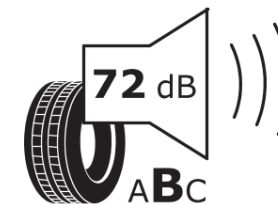

ENERG

MICHELIN

162706

225/55R19 103 V XL

C1