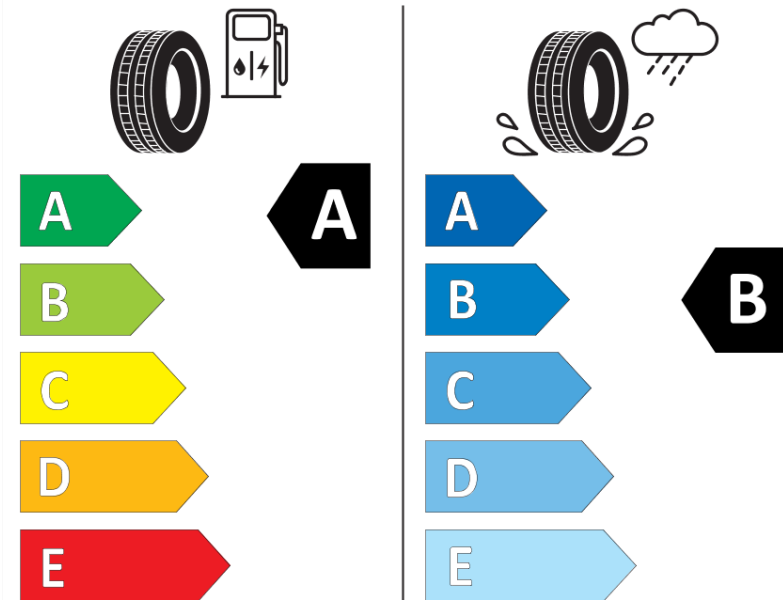

Product Information Sheet

Delegated Regulation (EU) 2020/740

Supplier name or trademark	MICHELIN
Commercial name or trade designation	CROSSCLIMATE 2 SUV S1
Tyre type identifier	162706
Tyre size designation	225/55R19
Load-capacity index	103
Speed category symbol	V
Fuel efficiency class	A
Wet grip class	B
External rolling noise class	B
External rolling noise value	72 dB
Severe snow tyre	Yes
Ice tyre	No
Date of start of production	14/22
Date of end of production	
Load version	XL
Additional information	225/55 R19 103V XL TL CROSSCLIMATE 2 SUV S1 MI

ENERG

MICHELIN

162706

225/55R19 103 V XL

C1

2020/740