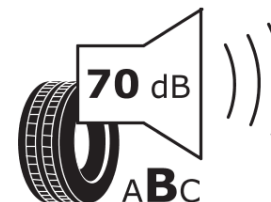

Product Information Sheet

Delegated Regulation (EU) 2020/740

Supplier name or trademark	BFGOODRICH
Commercial name or trade designation	URBAN TERRAIN T/A
Tyre type identifier	164178
Tyre size designation	215/65R16
Load-capacity index	98
Speed category symbol	H
Fuel efficiency class	D
Wet grip class	C
External rolling noise class	B
External rolling noise value	70 dB
Severe snow tyre	Yes
Ice tyre	No
Date of start of production	44/14
Date of end of production	
Load version	SL
Additional information	215/65 R16 98H TL URBAN TERRAIN T/A GO

ENERG

BFGOODRICH

164178

215/65R16 98 H

C1

2020/740