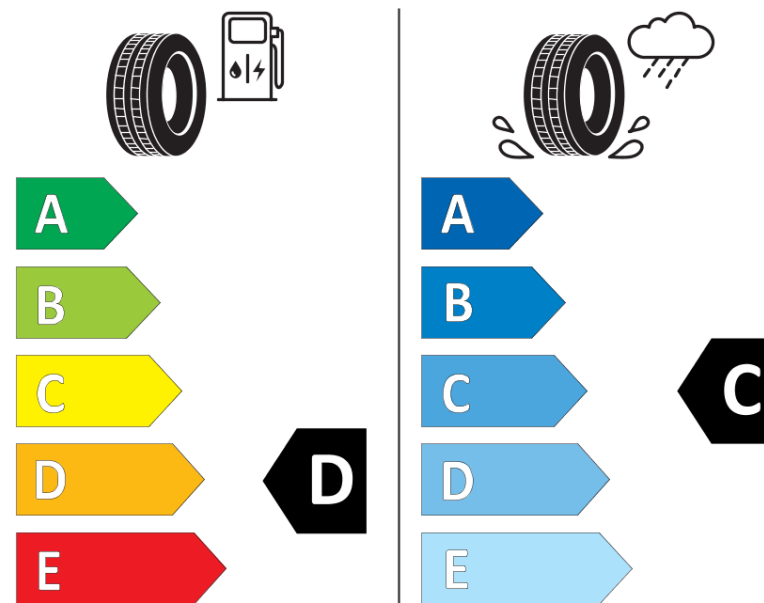

Product Information Sheet

Delegated Regulation (EU) 2020/740

Supplier name or trademark	BFGOODRICH
Commercial name or trade designation	URBAN TERRAIN T/A
Tyre type identifier	164178
Tyre size designation	215/65R16
Load-capacity index	98
Speed category symbol	H
Fuel efficiency class	D
Wet grip class	C
External rolling noise class	B
External rolling noise value	70 dB
Severe snow tyre	Yes
Ice tyre	No
Date of start of production	44/14
Date of end of production	
Load version	SL
Additional information	215/65 R16 98H TL URBAN TERRAIN T/A GO

ENERG

BFGOODRICH

164178

215/65R16 98 H

C1

2020/740